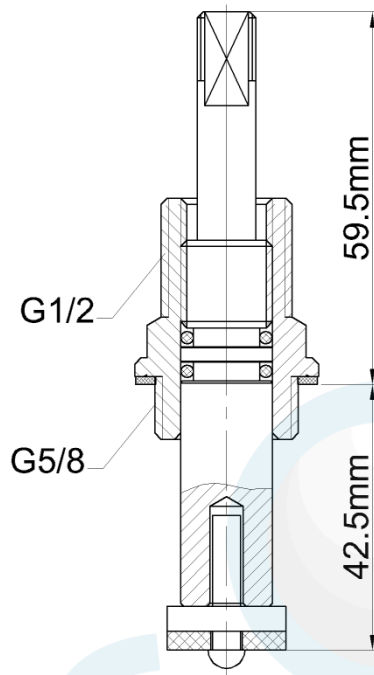

BASIN SBA DEEP SEAT BRASS

Product Code : 60487

Brand Name: **elson**

Product Specification

- Complies with AS/NZS 3718, Watermark Licence Number: WMKA 02498
- Material: DR Brass, Complies with AS 2345
- Threads: Complies with AS 1722.2
- End Connectors: Complies with AS 3688
- Suitable for Potable Water, Complies with AS/NZS 4020
- Maximum Working Temperature: 80°C
- Maximum Working Pressure: 1300 KPa

Additional Feature

- **Double O-ring Seal**

Elson Australasia Pty Ltd

Tel: 02 9625 7899 Fax: 02 9625 7855

Website: www.elson.net.au E-mail: sales@elson.net.au

Version 2.0

Aug. 2020